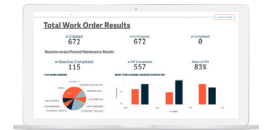

## Multi-directional, 3-in-1 forklifts

[www.combilift.com](http://www.combilift.com)

The Combi C-series of forklift trucks is designed for productivity, safety, and reliability when handling long and specialized loads. Improves workflow by effectively becoming three forklifts in one – sideloader, counterbalance, and narrow aisle forklift. Multi-directional forklift trucks help eliminate costly double handling of material.

## Work smarter with integrated operations software

[www.dudesolutions.com](http://www.dudesolutions.com)

CMMS solution provides data insights to better manage equipment maintenance and keep operations running at peak efficiency. System, integrated with mobile solutions and ESRI GIS mapping, facilitates streamlined management of work orders.